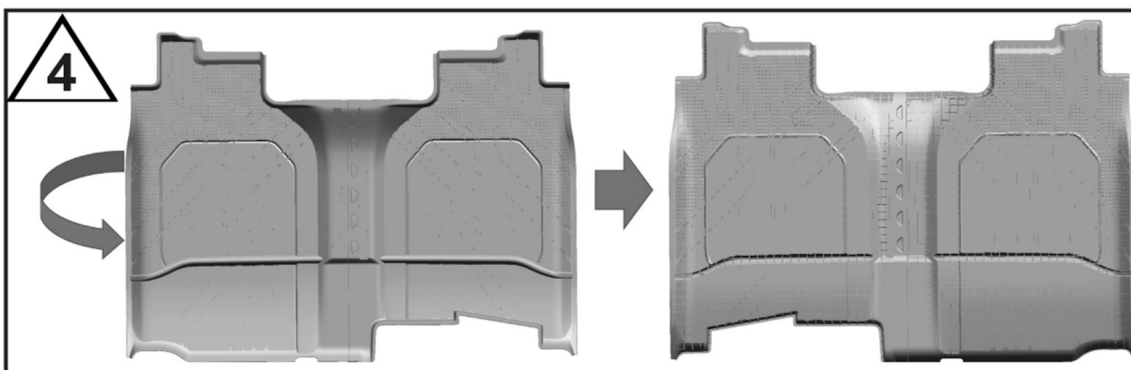

Rear Floor Mat Package Installation (Instruction ID: 84333662)

[Installation Instructions Part Number](#)

84333662

Kit Contents

Qty	Description
1	Rear Floor Mat
1	Installation Instructions

Procedure

5

6