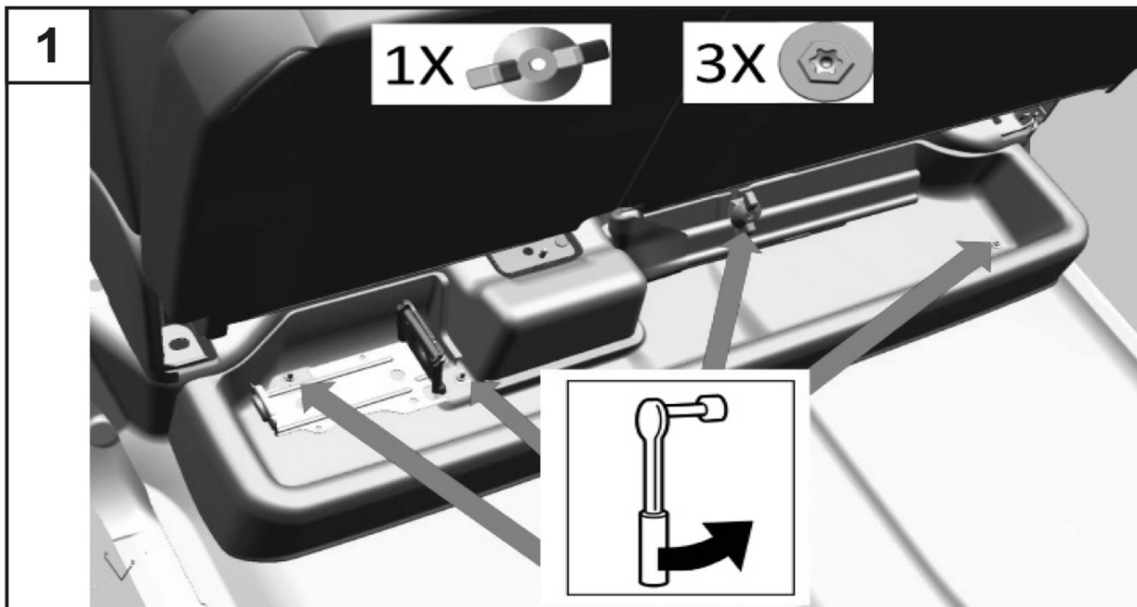

Rear Floor Mat Package Installation (Instruction ID: 84333662)

[Installation Instructions Part Number](#)

84333662

Kit Contents

Qty	Description
1	Rear Floor Mat
1	Installation Instructions

Procedure

5

6