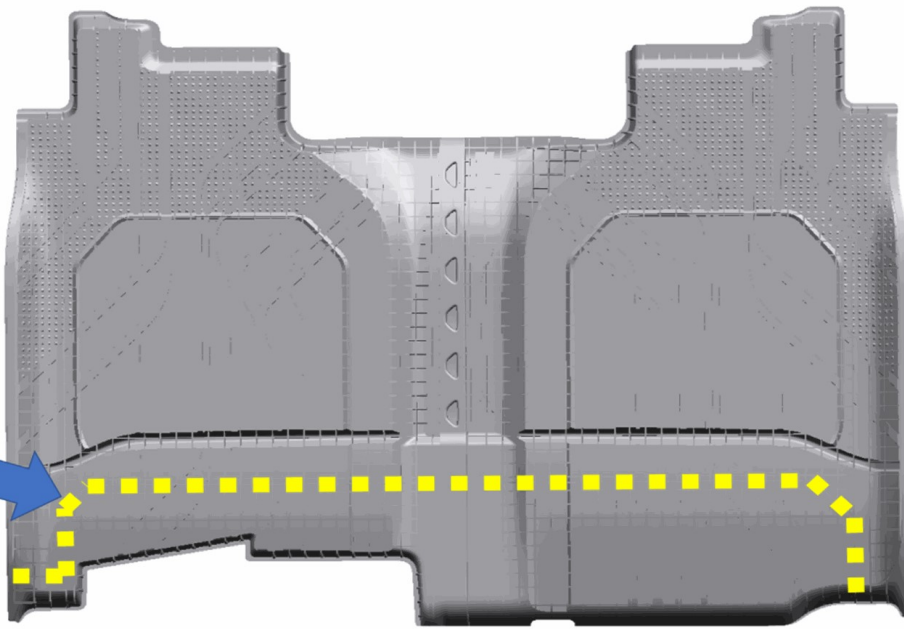

Rear Floor Mat Package Installation (Instruction ID: 84333662)

[Installation Instructions Part Number](#)

84333662

Kit Contents

Qty	Description
1	Rear Floor Mat
1	Installation Instructions

Procedure

5

6