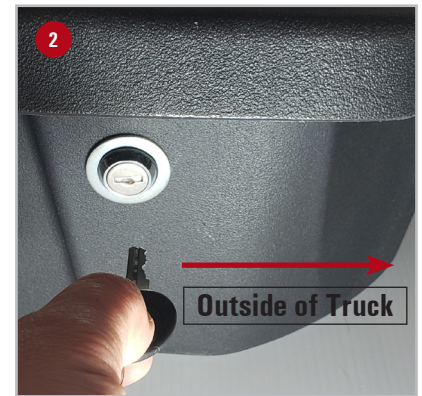

Driver's Side