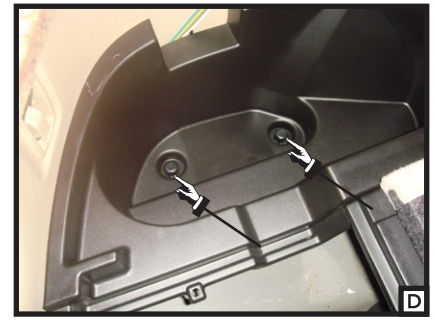

English

1. Open the rear hatch and remove the vehicles rear cargo area cover. [A] Remove the rear storage tray by lifting up and pulling out. [B] Remove rear scuff panel by removing plastic fasteners holding it in place. [C] Remove drivers side storage tray by removing two plastic nuts holding it in place. [D]

2. Under the storage compartment locate the vehicles trailer tow connector. [E] It will mate with the connector on the harness. Insert connector into vehicles connector, make sure the connectors are fully inserted with locking tabs in place. [F]

3. Adhere the black converter box to the frame of the car using the double-sided tape provided. [F] Secure any loose parts of the T-connector with the cable ties provided.

4. Re-install the drivers side cargo tray routing the 4-flat between the cargo tray and the drivers side rear trim panel. Route the 4-flat wire to the center of the vehicle and out the trunk when in use. When not in use roll up and store in the rear cargo tray. Re-install anything removed during install.

5. Some vehicles may require the installation of a 20 amp mini fuse in the TOWING position of the fuse panel to function properly. Locate the fuse panel under the hood at the driver side and install a 20 amp mini fuse if necessary.