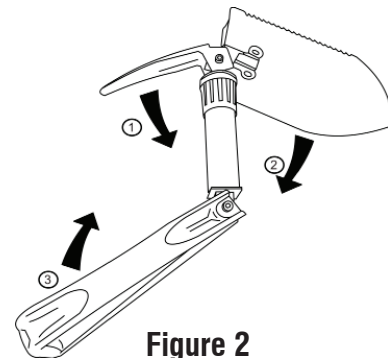

Contents

NOTE: Actual product may vary from illustration.

Operating Instructions

Initial Open:

- Rotate Threaded Locking Collar to loosen pivot mechanism. See Figure 1.
- Unfold handle, shovel spade and/or pick
- Tighten the Threaded Locking Collar before using the Recovery Multi-Shovel.

Figure 1

To Close:

- Rotate Threaded Locking Collar to loosen pivot mechanism. See Figure 1.
- See Figure 2. Fold shovel pick (1) and spade (2) close to the body of the Multi-Shovel, then fold handle (3).
- Tighten the Threaded Locking Collar and stow your Recovery Multi-Shovel in the provided Carry Bag.