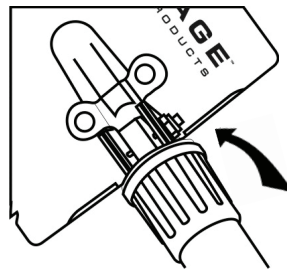

Contents

NOTE: Actual product may vary from illustration.

Operating Instructions

Initial Open:

- Rotate Threaded Locking Collar to loosen pivot mechanism. See Figure 1.
- Unfold handle, shovel spade and/or pick
- Tighten the Threaded Locking Collar before using the Recovery Multi-Shovel.

Figure 1

To Close:

- Rotate Threaded Locking Collar to loosen pivot mechanism. See Figure 1.
- See Figure 2. Fold shovel pick (1) and spade (2) close to the body of the Multi-Shovel, then fold handle (3).
- Tighten the Threaded Locking Collar and stow your Recovery Multi-Shovel in the provided Carry Bag.