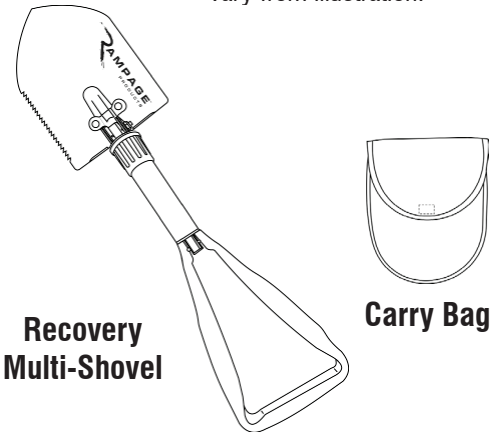

Installation Instructions

IS-86645

Recovery Multi-Shovel

**For proper and care, please read all instructions BEFORE you begin.
For technical assistance or to obtain missing parts, please call Customer Relations at 1-800-328-2409.**

Important Safety Information

- Use caution when using the Rampage Recovery Multi-Shovel. Used improperly, the Multi-Shovel can cause harm or bodily injury. Always take care when folding and unfolding the Multi-Shovel to avoid pinching fingers.

Contents

NOTE: Actual product may vary from illustration.