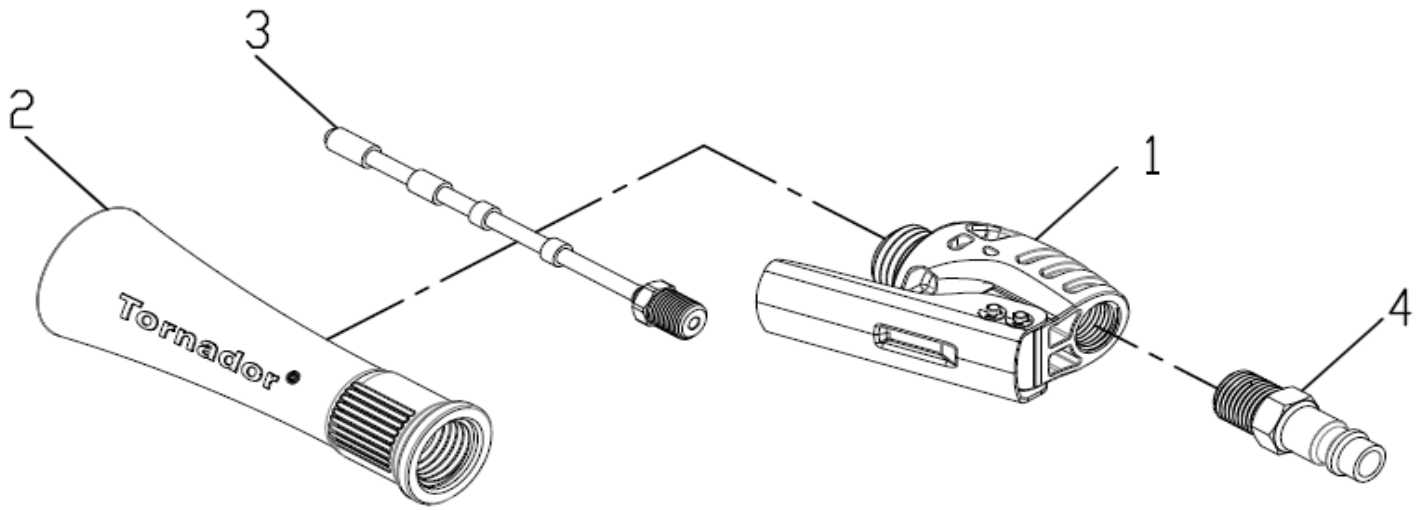

# Z-007 TORNADOR<sup>®</sup>.mini

Ref. No.	Part No.	Description	Q'ty / Tool	Ref. No.	Part No.	Description	Q'ty / Tool
1	SPZ007001-ECP	Housing Ass'y	1	3	SPZ017003	Weighted Tube Ass'y	1
2	SPZ007002-ECP	Nozzle (Red)	1	4	CP-M14M-F	Air Inlet	1